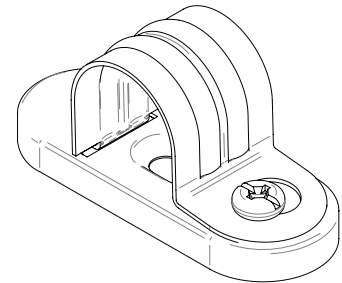

Product Code: RAPID20EXTERNAL
Rapid Saddle Conduit Saddle

Description

20mm Rapid Saddle

Finish

Delta Protekt® 120

Material

Pressed Steel

Packaging

Packed in qty 100

Additional Notes

Conforms to BSEN61386-1:2008+A1:2019 and BSEN61386-25:2011
Holds tube in situ to allow for easier installation.
Offers up to 40% labour savings.
For use in external installations.