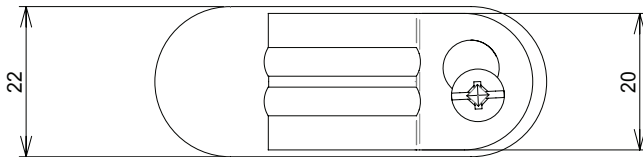

Product Code: RAPID20EXTERNAL
Rapid Saddle Conduit Saddle

Description

20mm Rapid Saddle

Finish

Delta Protekt® 120

Material

Pressed Steel

Packaging

Packed in qty 100

Additional Notes

Conforms to BSEN61386-1:2008+A1:2019 and BSEN61386-25:2011
Holds tube in situ to allow for easier installation.
Offers up to 40% labour savings.
For use in external installations.