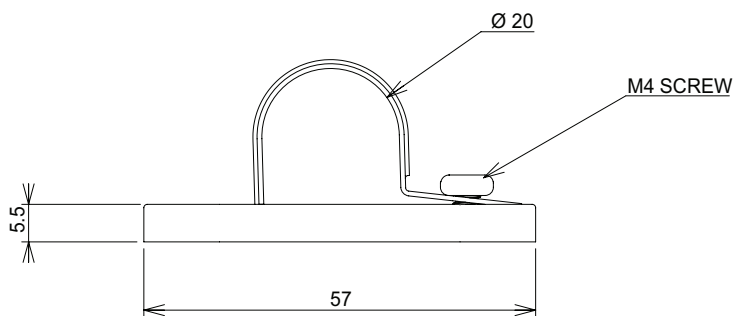

Product Code: RAPID20EXTERNAL
Rapid Saddle Conduit Saddle

Description

20mm Rapid Saddle

Finish

Delta Protekt® 120

Material

Pressed Steel

Packaging

Packed in qty 100

Additional Notes

Conforms to BSEN61386-1:2008+A1:2019 and BSEN61386-25:2011
Holds tube in situ to allow for easier installation.
Offers up to 40% labour savings.
For use in external installations.